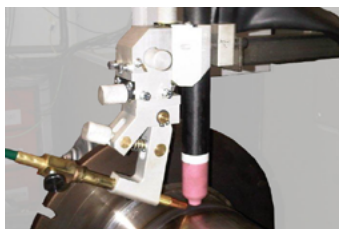

THE SENSE OF SERVICE: ASSOCIATED SERVICES

Technical assistance & Rétrofit