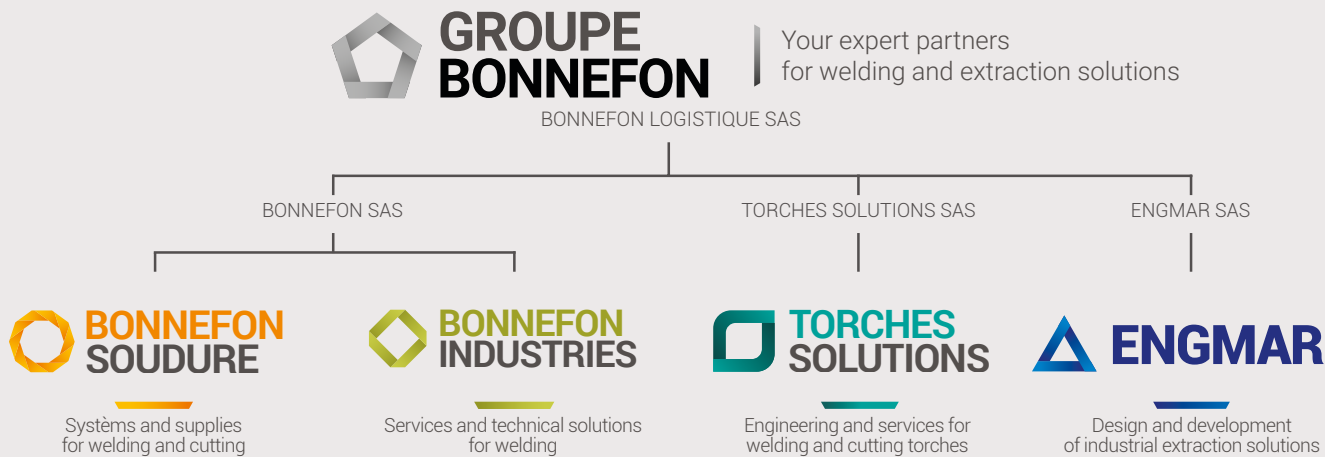

THE SENSE OF SERVICE: ASSOCIATED SERVICES

Technical assistance & Rétrofit

Standard and custom-made

After Sales Service
Repair & Maintenance
all brands

Logistics & stock
management /Availability
and responsiveness

TORCHES SOLUTIONS, A COMPAGNY OF GROUPE BONNEFON

GROUPE BONNEFON is a leading groupe, **specialising in welding and welding extraction in France and internationally.** GROUPE BONNEFON is constantly innovating to assert its differences and independence.